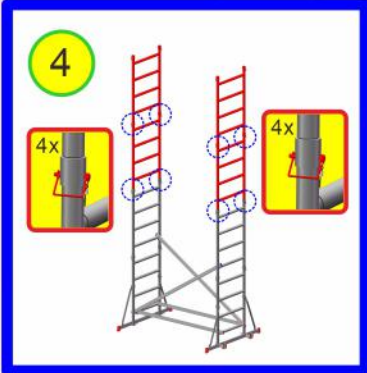

# DIY 5 Aluminium Scaffold Tower

Manufactured by

**Loyal Scaffolding Limited**

[www.loyal-scaffolding.com](http://www.loyal-scaffolding.com)

UK Distributor

**Aluminium Scaffold Towers Ltd.**

01353 778811

[sales@aluminium-scaffoldtowers.co.uk](mailto:sales@aluminium-scaffoldtowers.co.uk)