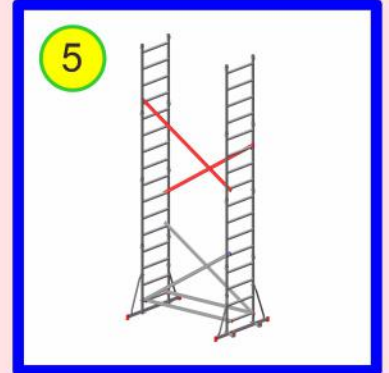

# DIY 5 Aluminium Scaffold Tower

Manufactured by

**Loyal Scaffolding Limited**

[www.loyal-scaffolding.com](http://www.loyal-scaffolding.com)

UK Distributor

**Aluminium Scaffold Towers Ltd.**

01353 778811

[sales@aluminium-scaffoldtowers.co.uk](mailto:sales@aluminium-scaffoldtowers.co.uk)