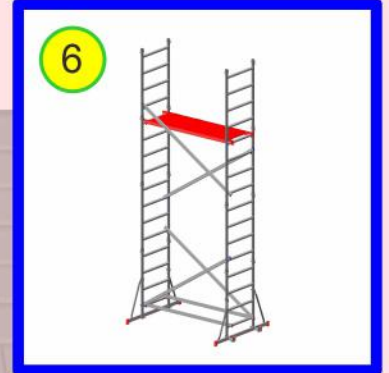

# DIY 5 Aluminium Scaffold Tower

Manufactured by

**Loyal Scaffolding Limited**

[www.loyal-scaffolding.com](http://www.loyal-scaffolding.com)

UK Distributor

**Aluminium Scaffold Towers Ltd.**

01353 778811

[sales@aluminium-scaffoldtowers.co.uk](mailto:sales@aluminium-scaffoldtowers.co.uk)