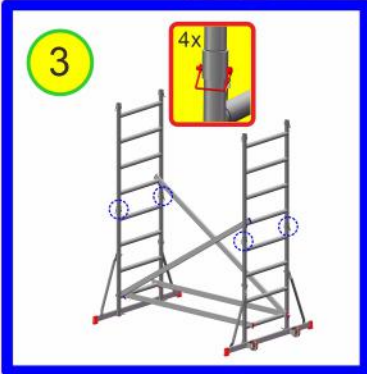

# DIY 5 Aluminium Scaffold Tower

Manufactured by

**Loyal Scaffolding Limited**

[www.loyal-scaffolding.com](http://www.loyal-scaffolding.com)

UK Distributor

**Aluminium Scaffold Towers Ltd.**

01353 778811

[sales@aluminium-scaffoldtowers.co.uk](mailto:sales@aluminium-scaffoldtowers.co.uk)