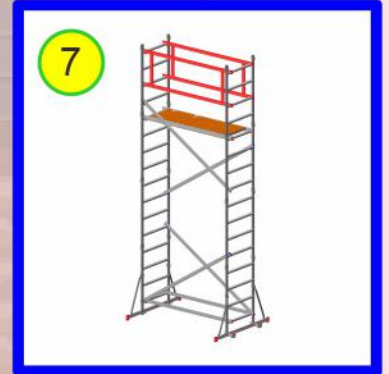

# DIY 5 Aluminium Scaffold Tower

Manufactured by

**Loyal Scaffolding Limited**

[www.loyal-scaffolding.com](http://www.loyal-scaffolding.com)

UK Distributor

**Aluminium Scaffold Towers Ltd.**

01353 778811

[sales@aluminium-scaffoldtowers.co.uk](mailto:sales@aluminium-scaffoldtowers.co.uk)