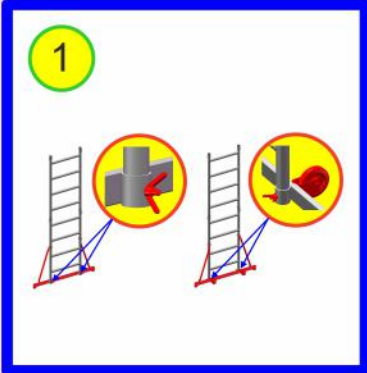

# DIY 5 Aluminium Scaffold Tower

Manufactured by

**Loyal Scaffolding Limited**

[www.loyal-scaffolding.com](http://www.loyal-scaffolding.com)

UK Distributor

**Aluminium Scaffold Towers Ltd.**

01353 778811

[sales@aluminium-scaffoldtowers.co.uk](mailto:sales@aluminium-scaffoldtowers.co.uk)