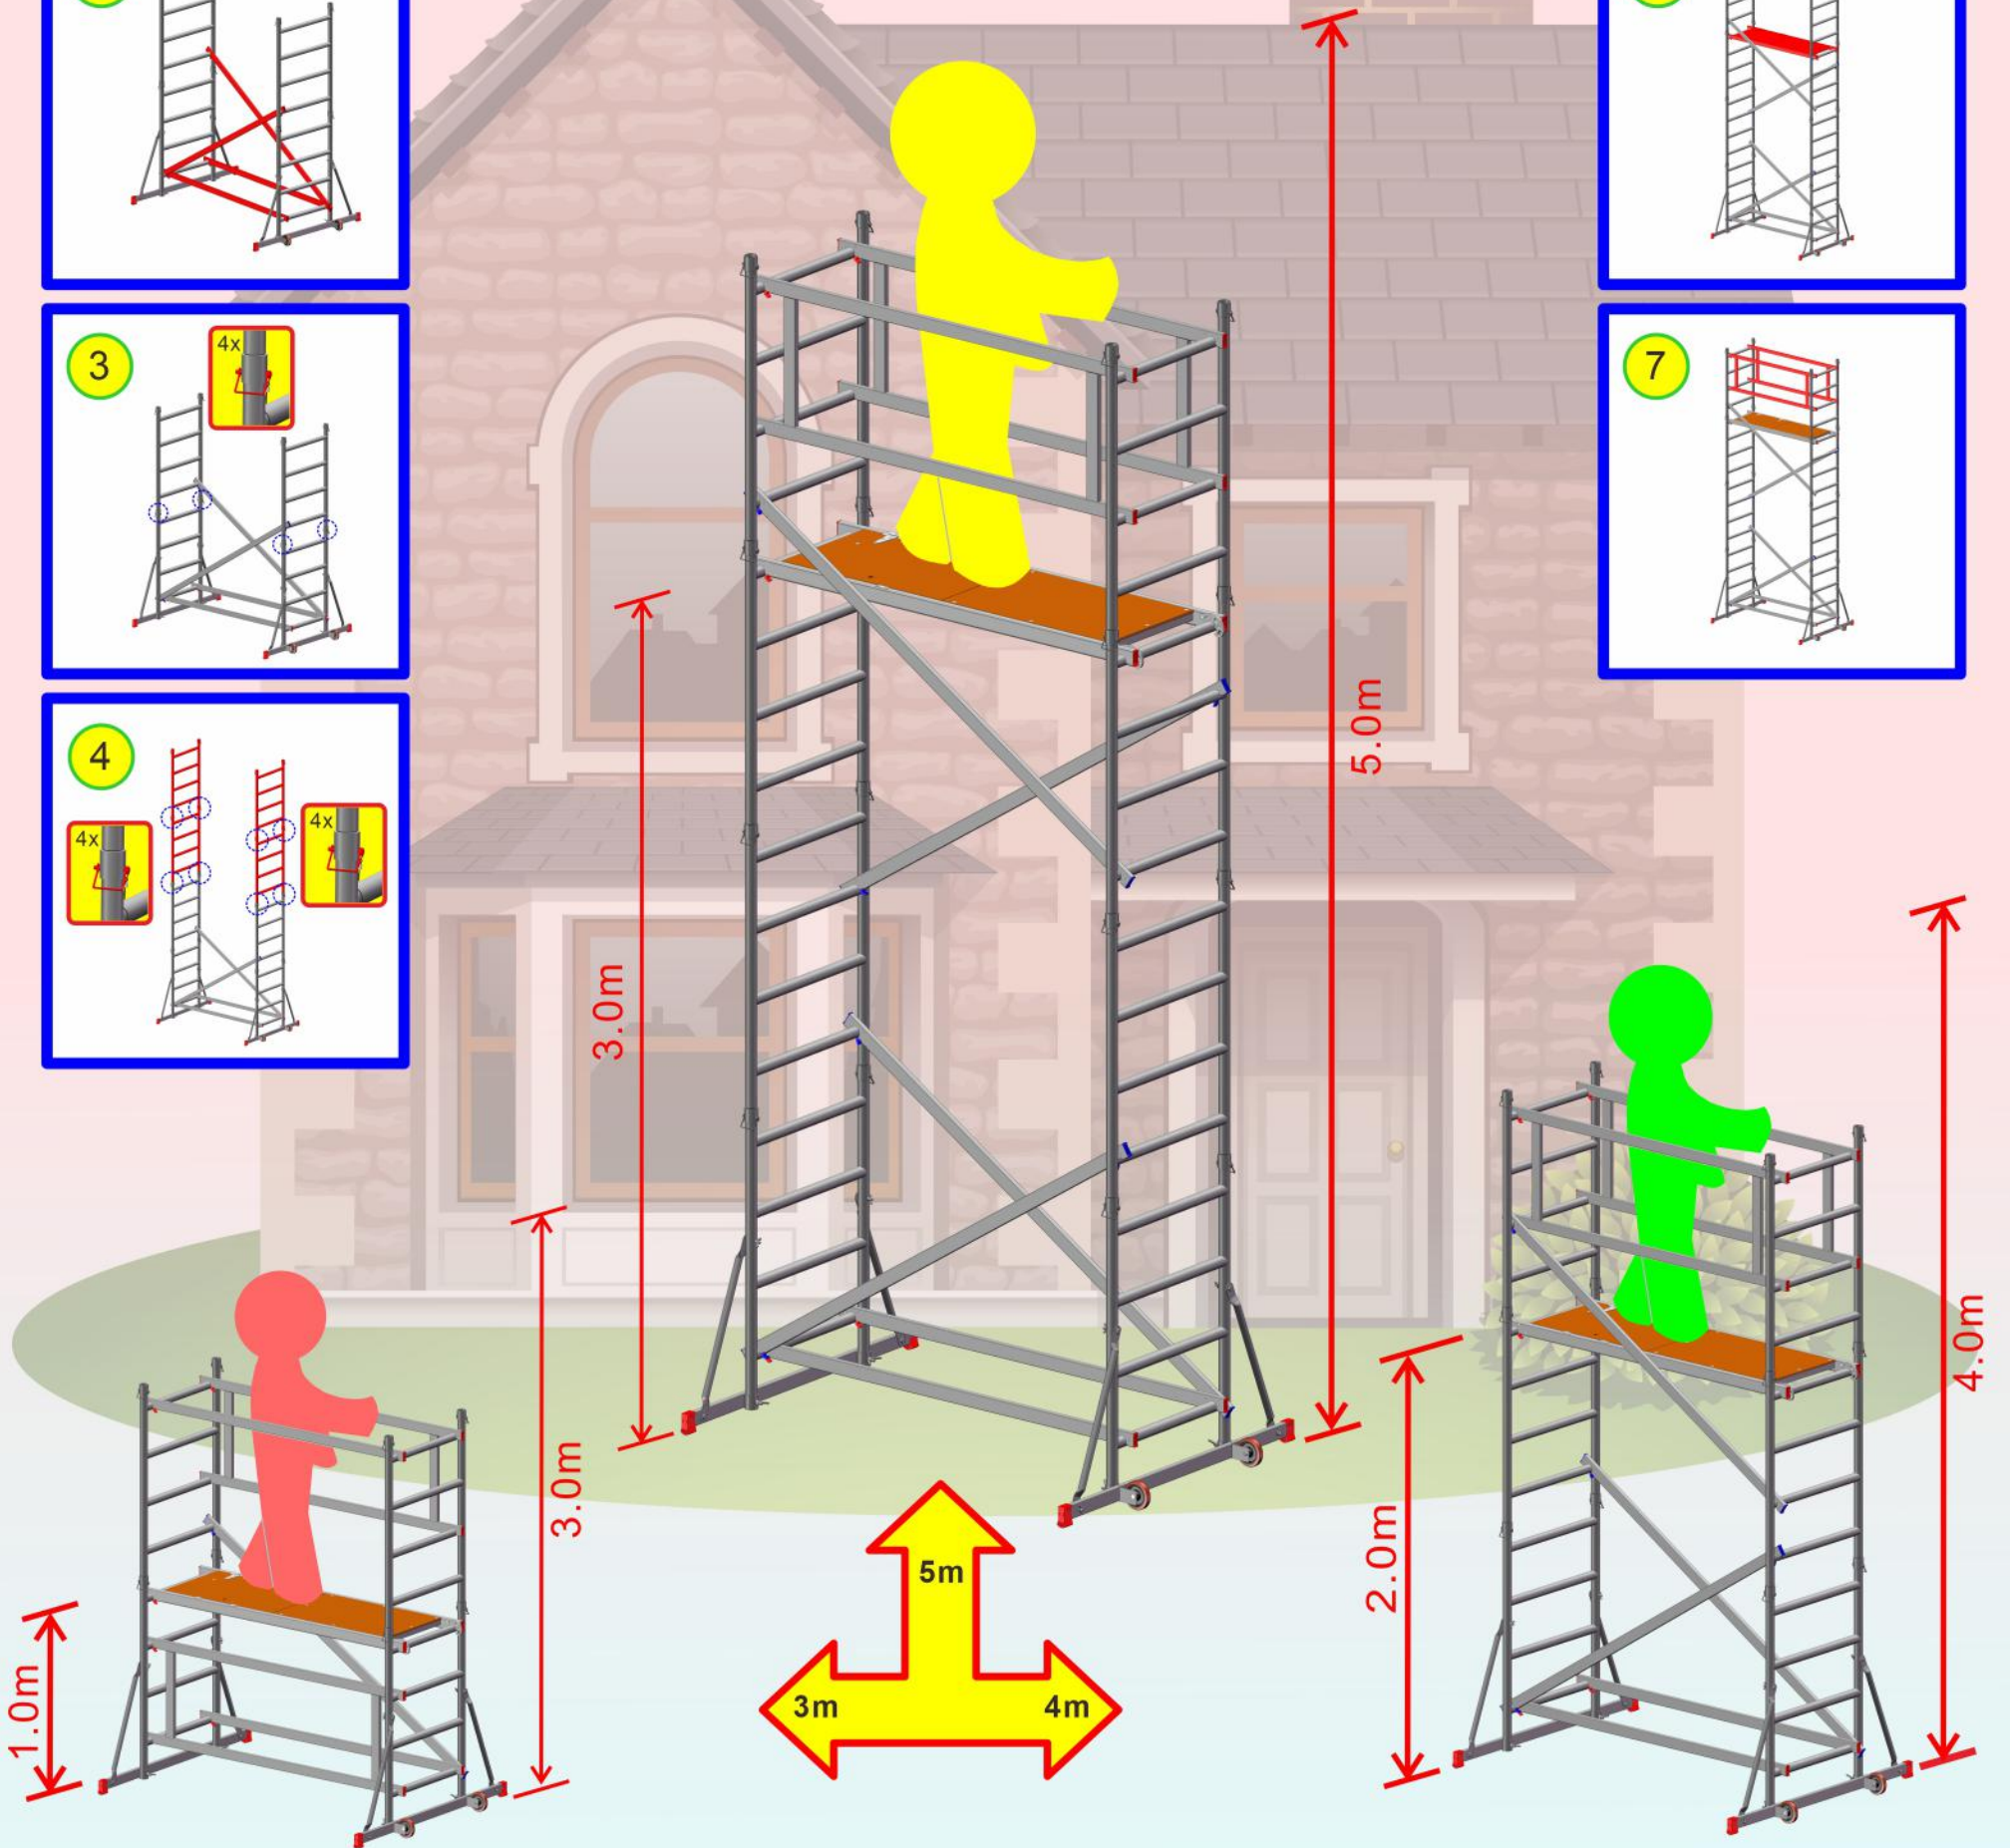

# DIY 5 Aluminium Scaffold Tower

Manufactured by

**Loyal Scaffolding Limited**

[www.loyal-scaffolding.com](http://www.loyal-scaffolding.com)

UK Distributor

**Aluminium Scaffold Towers Ltd.**

01353 778811

[sales@aluminium-scaffoldtowers.co.uk](mailto:sales@aluminium-scaffoldtowers.co.uk)