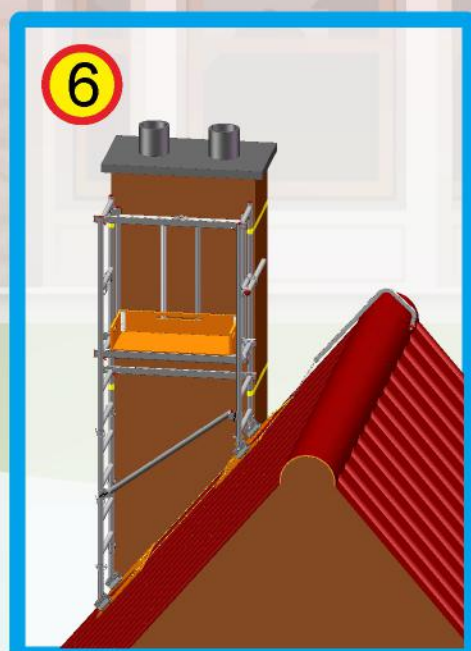

Chimney Access Tower 3 (7 in ONE)

Manufactured by

Loyal Scaffolding Limited

www.loyal-scaffolding.com

Aluminium Scaffold Towers Ltd.

01353 778811

sales@aluminium-scaffoldtowers.co.uk

www.aluminium-scaffoldtowers.co.uk