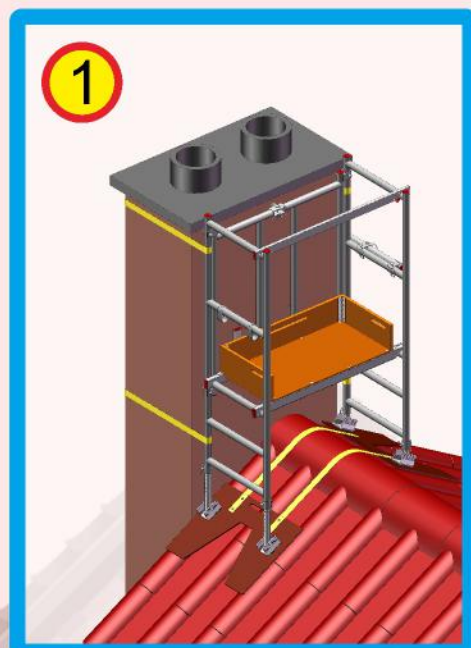

Chimney Access Tower 3 (7 in ONE)

Manufactured by

Loyal Scaffolding Limited

www.loyal-scaffolding.com

Aluminium Scaffold Towers Ltd.

01353 778811

sales@aluminium-scaffoldtowers.co.uk

www.aluminium-scaffoldtowers.co.uk