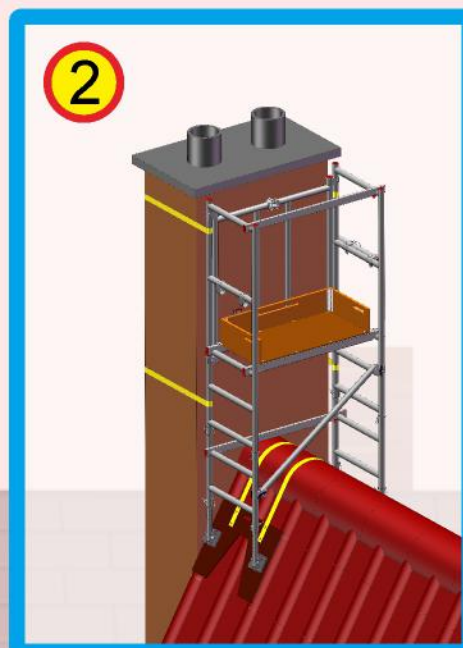

Chimney Access Tower 3 (7 in ONE)

Manufactured by

Loyal Scaffolding Limited

www.loyal-scaffolding.com

Aluminium Scaffold Towers Ltd.

01353 778811

sales@aluminium-scaffoldtowers.co.uk

www.aluminium-scaffoldtowers.co.uk