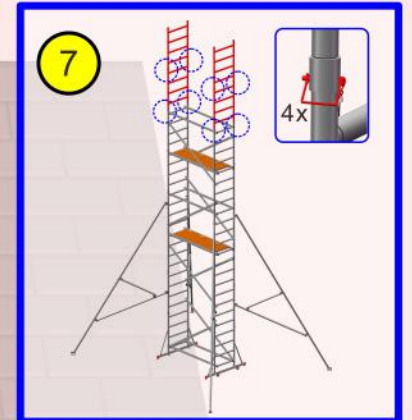

DIY XL Pack

SUPER DIY 9 (upgrade from SUPER DIY 7)

Manufactured by

Loyal Scaffolding Limited

www.loyal-scaffolding.com

Aluminium Scaffold Towers Ltd.

01353 778811

sales@aluminium-scaffoldtowers.co.uk

www.aluminium-scaffoldtowers.co.uk