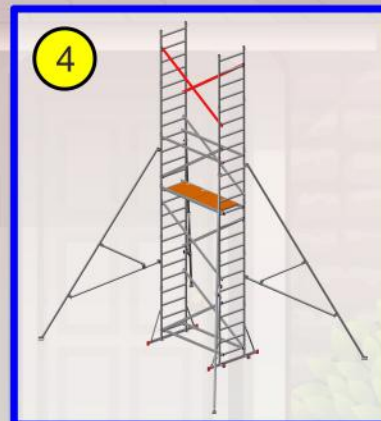

DIY XL Pack

SUPER DIY 9 (upgrade from SUPER DIY 7)

Manufactured by

Loyal Scaffolding Limited

www.loyal-scaffolding.com

Aluminium Scaffold Towers Ltd.

01353 778811

sales@aluminium-scaffoldtowers.co.uk

www.aluminium-scaffoldtowers.co.uk