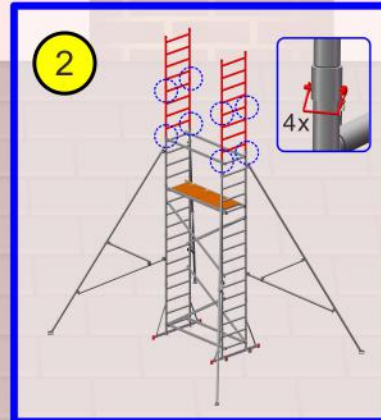

DIY XL Pack

SUPER DIY 9 (upgrade from SUPER DIY 7)

Manufactured by

Loyal Scaffolding Limited

www.loyal-scaffolding.com

Aluminium Scaffold Towers Ltd.

01353 778811

sales@aluminium-scaffoldtowers.co.uk

www.aluminium-scaffoldtowers.co.uk