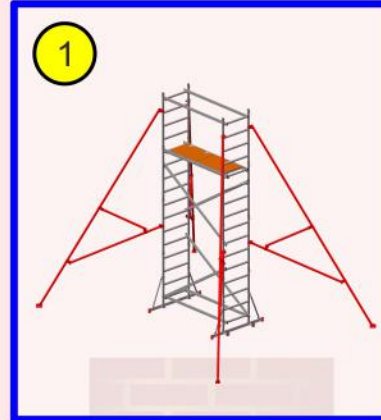

DIY XL Pack

SUPER DIY 9 (upgrade from SUPER DIY 7)

Manufactured by

Loyal Scaffolding Limited

www.loyal-scaffolding.com

Aluminium Scaffold Towers Ltd.

01353 778811

sales@aluminium-scaffoldtowers.co.uk

www.aluminium-scaffoldtowers.co.uk