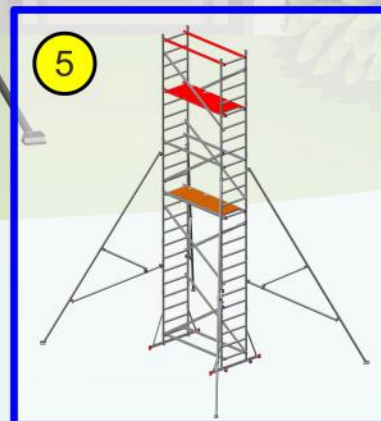

DIY XL Pack

SUPER DIY 9 (upgrade from SUPER DIY 7)

Manufactured by

Loyal Scaffolding Limited

www.loyal-scaffolding.com

Aluminium Scaffold Towers Ltd.

01353 778811

sales@aluminium-scaffoldtowers.co.uk

www.aluminium-scaffoldtowers.co.uk