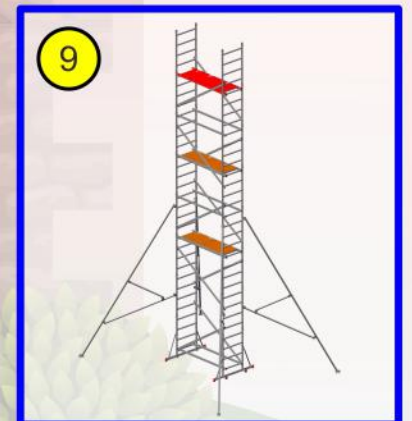

DIY XL Pack

SUPER DIY 9 (upgrade from SUPER DIY 7)

Manufactured by

Loyal Scaffolding Limited

www.loyal-scaffolding.com

Aluminium Scaffold Towers Ltd.

01353 778811

sales@aluminium-scaffoldtowers.co.uk

www.aluminium-scaffoldtowers.co.uk