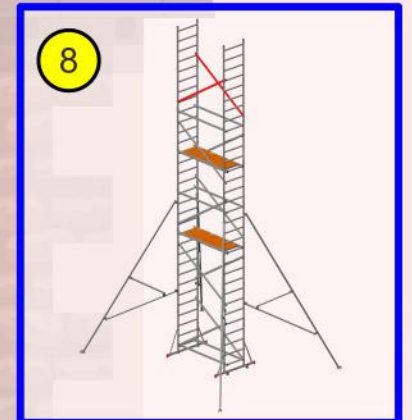

DIY XL Pack

SUPER DIY 9 (upgrade from SUPER DIY 7)

Manufactured by

Loyal Scaffolding Limited

www.loyal-scaffolding.com

Aluminium Scaffold Towers Ltd.

01353 778811

sales@aluminium-scaffoldtowers.co.uk

www.aluminium-scaffoldtowers.co.uk