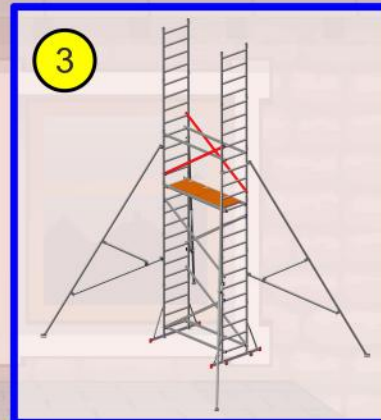

DIY XL Pack

SUPER DIY 9 (upgrade from SUPER DIY 7)

Manufactured by

Loyal Scaffolding Limited

www.loyal-scaffolding.com

Aluminium Scaffold Towers Ltd.

01353 778811

sales@aluminium-scaffoldtowers.co.uk

www.aluminium-scaffoldtowers.co.uk