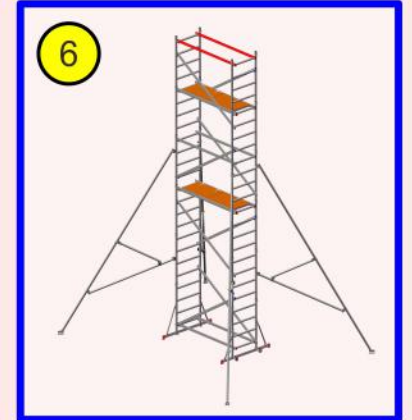

DIY XL Pack

SUPER DIY 9 (upgrade from SUPER DIY 7)

Manufactured by

Loyal Scaffolding Limited

www.loyal-scaffolding.com

Aluminium Scaffold Towers Ltd.

01353 778811

sales@aluminium-scaffoldtowers.co.uk

www.aluminium-scaffoldtowers.co.uk